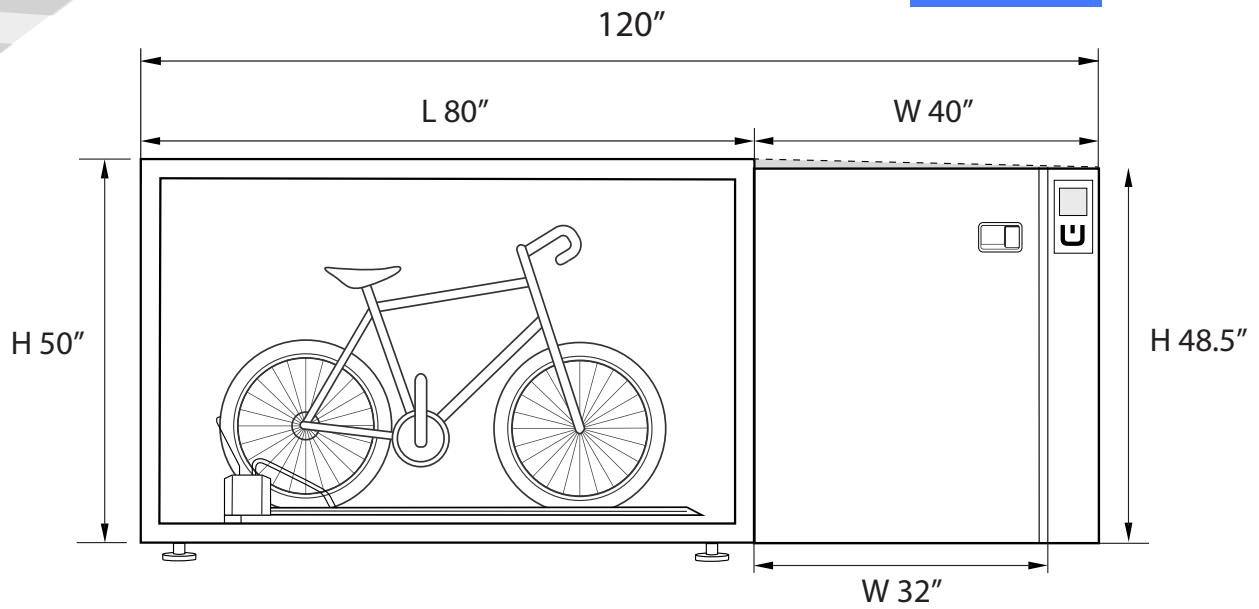

L 80"

H 48.5"

H 50"

W 32"

8"

SIDE VIEW

Bike auto-locked Rack

Auto locked

Available | Booked | Locked | Maintenance

MODEL #1

LOCKER SIDE VIEW

LOCKER OPENED VIEW

LOCKER CLOSED VIEW

LOCKER SIDE VIEW

EXAMPLE LAYOUT

MODEL #2: WIREFRAME

PERSPECTIVE VIEW

SIDE VIEW

MODEL #2

FRONT VIEW

OPEN VIEW

SIDE VIEW

EXAMPLE LAYOUT

MODEL #3: WIREFRAME

EXAMPLE LAYOUT

RESIDENCE BIKE LOCKER

(*The Bike Locker size based on the maximum dimension from bike standard in North America)

BIKE SIZE STANDARD

24"W x 42"H x 69"D

32"W x 78"H x 48"D

BIKE FRONT VIEW

BIKE SIDE VIEW