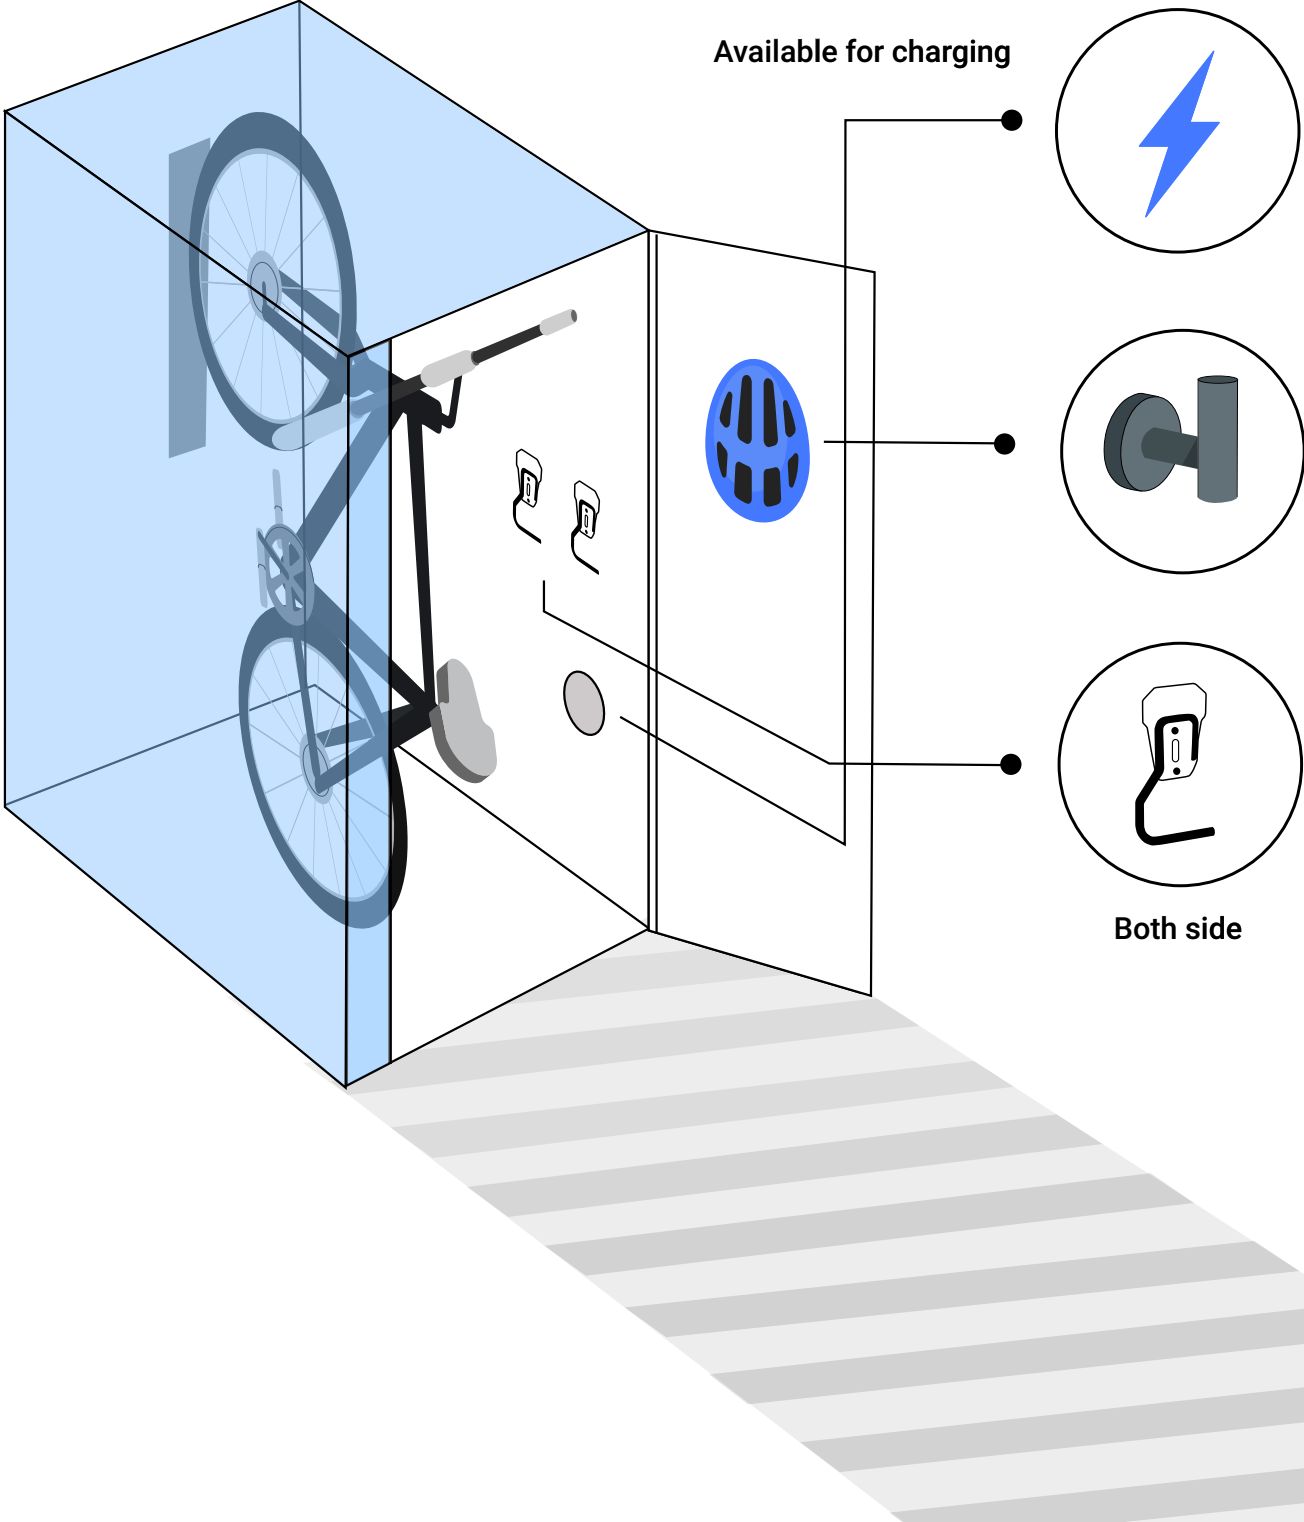

PERSPECTIVE VIEW

SIDE VIEW

MODEL #3

FRONT VIEW

OPEN VIEW

LOCKER OPENED VIEW

LOCKER CLOSED VIEW

SIDE VIEW

EXAMPLE LAYOUT

RESIDENCE BIKE LOCKER

(*The Bike Locker size based on the maximum dimension from bike standard in North America)

BIKE SIZE STANDARD

24"W x 42"H x 69"D

32"W x 78"H x 48"D

BIKE FRONT VIEW

BIKE SIDE VIEW

BIKE SYSTEM

PERSPECTIVE VIEW

PERSPECTIVE OPEN VIEW

PERSPECTIVE RENDER VIEW

PERSPECTIVE OPEN VIEW

Vent-hole

Available for charging

BIKE PARKING SYSTEM