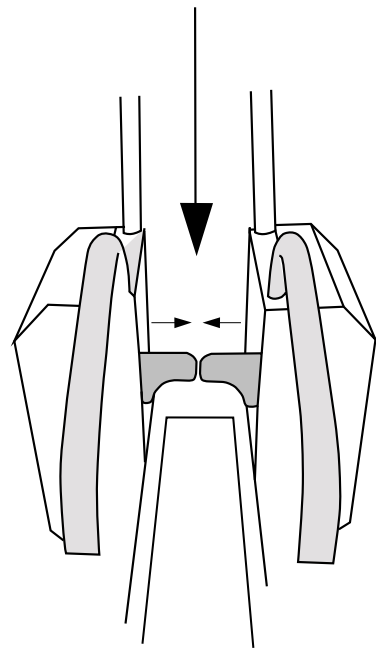

MODEL #1: WIREFRAME

LOCKER SCALE

1.75cm

1.65cm

PERSPECTIVE VIEW

LED Light Inside

1.5" dimension

W 24"

L 80"

H 48.5"

H 50"

W 32"

8"

SIDE VIEW

Bike auto-locked Rack

Auto locked