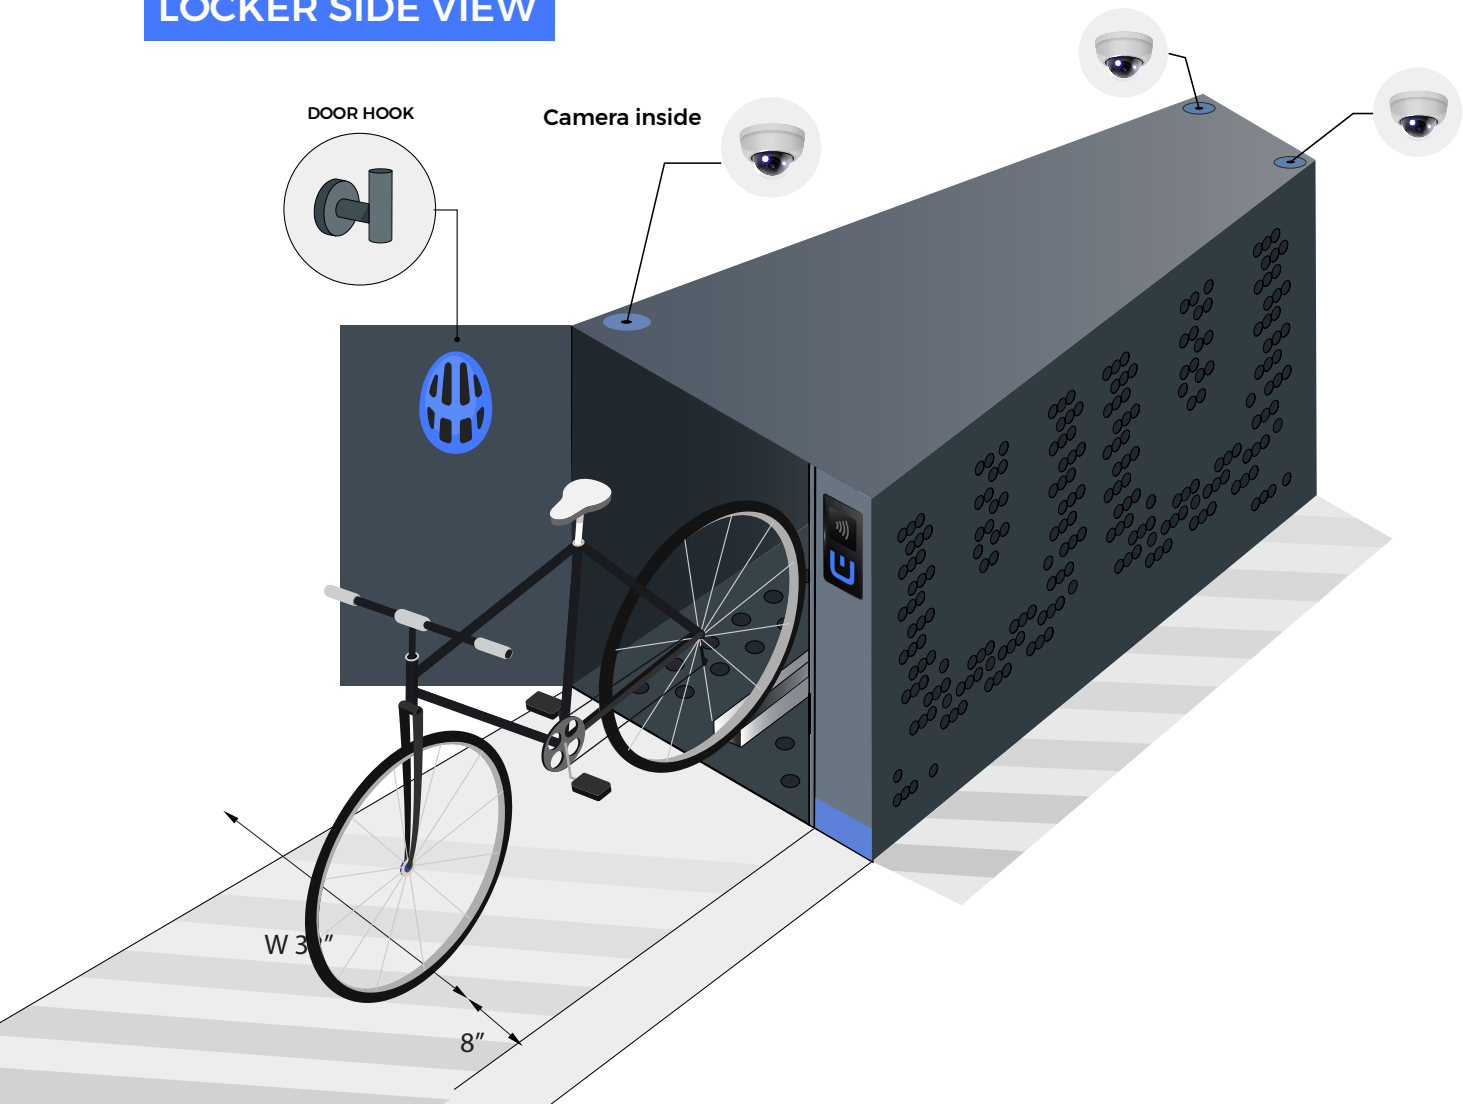

L 80"

H 48.5"

H 50"

W 32"

8"

SIDE VIEW

Bike auto-locked Rack

Auto locked

Available | Booked | Locked | Maintenance

BLUEBITS

1 DOWNLOAD BIKE APP

Google Play | App Store

2 OPEN

3 PARK

4 CLOSE

5 LOCKED

Available | Booked | Locked | Maintenance

MODEL #1

LOCKER SIDE VIEW

LOCKER OPENED VIEW

LOCKER CLOSED VIEW

LOCKER SIDE VIEW

EXAMPLE LAYOUT

MODEL #2: WIREFRAME

PERSPECTIVE VIEW

SIDE VIEW

MODEL #2

FRONT VIEW

OPEN VIEW

SIDE VIEW

EXAMPLE LAYOUT

MODEL #3: WIREFRAME