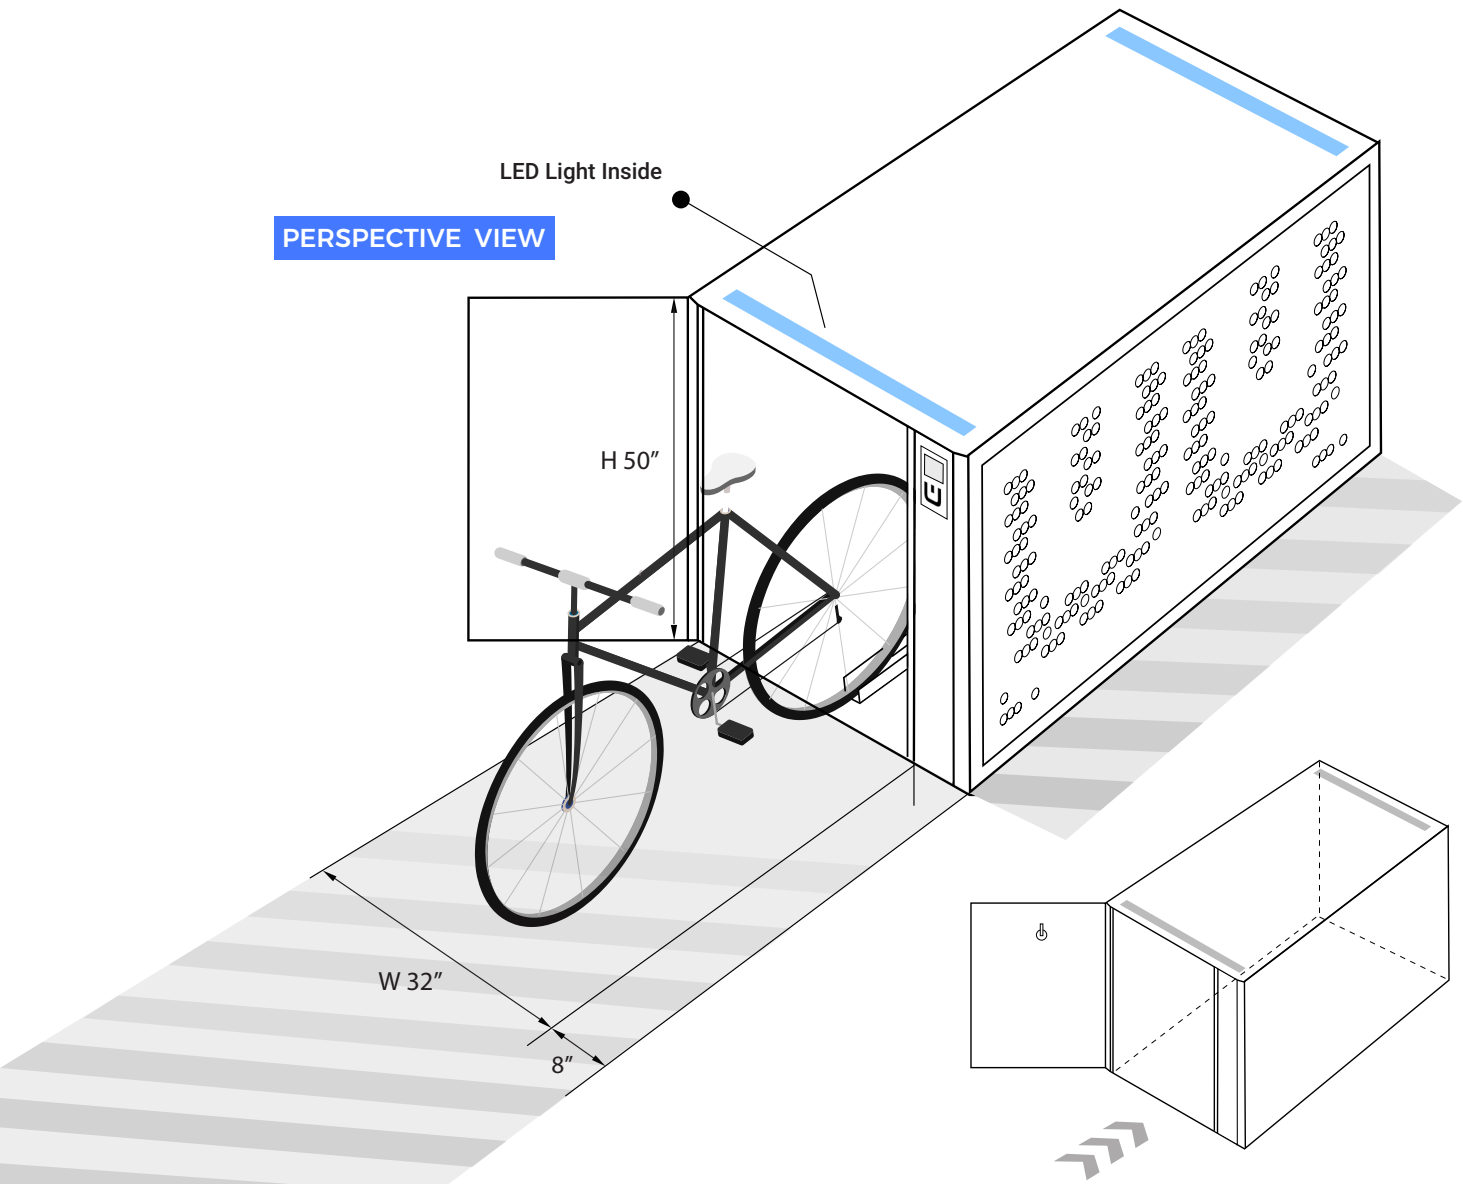

L 80"

H 48.5"

H 50"

W 32"

8"

SIDE VIEW

Bike auto-locked Rack

Auto locked

PERSPECTIVE VIEW

SIDE VIEW

MODEL #2

FRONT VIEW

OPEN VIEW

SIDE VIEW

EXAMPLE LAYOUT

MODEL #3: WIREFRAME

PERSPECTIVE VIEW

SIDE VIEW

MODEL #3

FRONT VIEW

OPEN VIEW

LOCKER OPENED VIEW

LOCKER CLOSED VIEW

SIDE VIEW

EXAMPLE LAYOUT

RESIDENCE BIKE LOCKER

(*The Bike Locker size based on the maximum dimension from bike standard in North America)

BIKE SIZE STANDARD

24"W x 42"H x 69"D

32"W x 78"H x 48"D

BIKE FRONT VIEW

BIKE SIDE VIEW