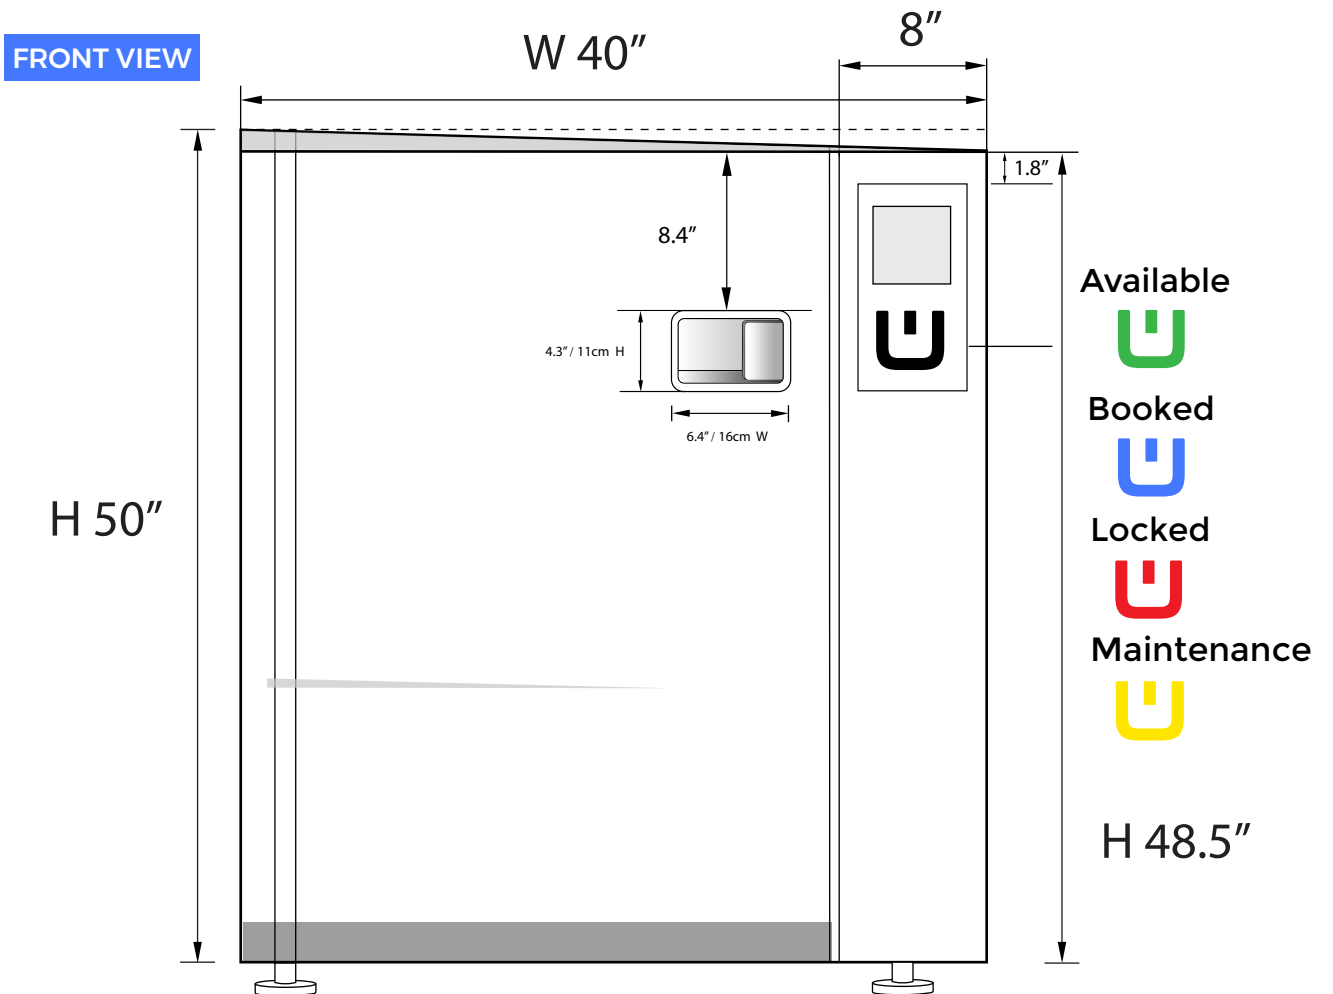

L 80"

H 48.5"

H 50"

W 32"

8"

SIDE VIEW

Bike auto-locked Rack

Auto locked

PERSPECTIVE VIEW

SIDE VIEW

MODEL #2

FRONT VIEW

OPEN VIEW

SIDE VIEW

EXAMPLE LAYOUT

MODEL #3: WIREFRAME

PERSPECTIVE VIEW

SIDE VIEW

MODEL #3

FRONT VIEW

OPEN VIEW

LOCKER OPENED VIEW

LOCKER CLOSED VIEW

SIDE VIEW

EXAMPLE LAYOUT

RESIDENCE BIKE LOCKER

(*The Bike Locker size based on the maximum dimension from bike standard in North America)

BIKE SIZE STANDARD

24"W x 42"H x 69"D

32"W x 78"H x 48"D

BIKE FRONT VIEW

BIKE SIDE VIEW