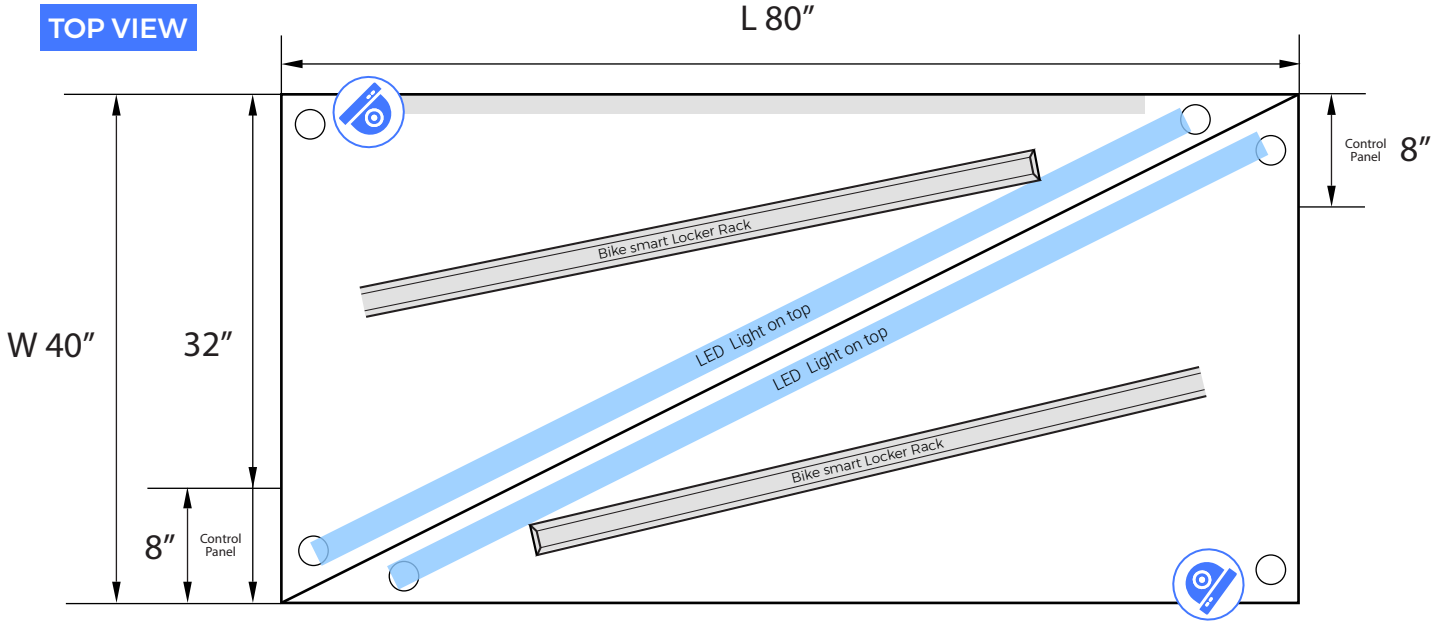

Available | Booked | Locked | Maintenance

MODEL #1

LOCKER SIDE VIEW

LOCKER OPENED VIEW

LOCKER CLOSED VIEW

LOCKER SIDE VIEW

EXAMPLE LAYOUT

MODEL #2: WIREFRAME

PERSPECTIVE VIEW

SIDE VIEW

MODEL #2

FRONT VIEW

OPEN VIEW

SIDE VIEW

EXAMPLE LAYOUT

MODEL #3: WIREFRAME

PERSPECTIVE VIEW

SIDE VIEW

MODEL #3

FRONT VIEW

OPEN VIEW

LOCKER OPENED VIEW

LOCKER CLOSED VIEW

SIDE VIEW

EXAMPLE LAYOUT

RESIDENCE BIKE LOCKER

(*The Bike Locker size based on the maximum dimension from bike standard in North America)

BIKE SIZE STANDARD

24"W x 42"H x 69"D

32"W x 78"H x 48"D

BIKE FRONT VIEW

BIKE SIDE VIEW