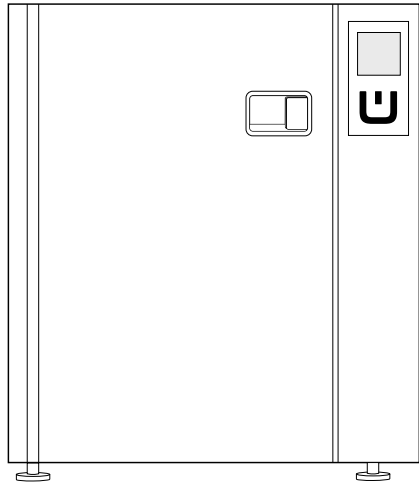

MODEL #1: WIREFRAME

LOCKER SCALE

1.75cm

1.65cm

PERSPECTIVE VIEW

LED Light Inside

1.5" dimension

W 24"

L 80"

H 48.5"

H 50"

W 32"

8"

SIDE VIEW

Bike auto-locked Rack

Auto locked