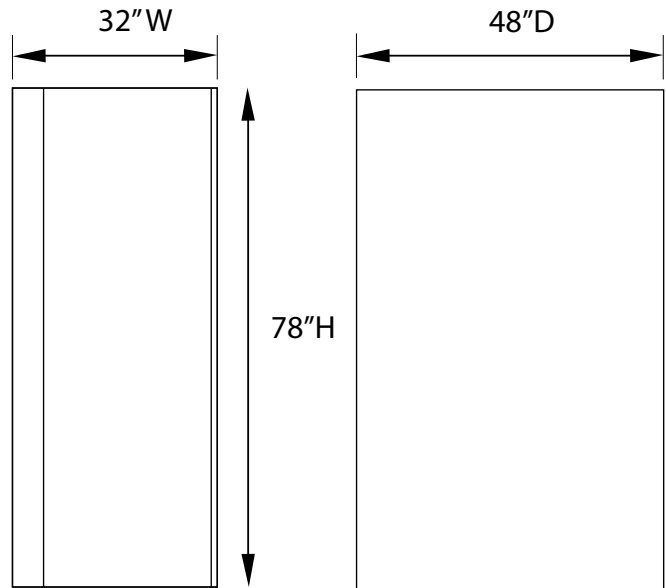

L 80"

H 48.5"

H 50"

W 32"

8"

SIDE VIEW

Bike auto-locked Rack

Auto locked

PERSPECTIVE VIEW

SIDE VIEW

MODEL #2

FRONT VIEW

OPEN VIEW

SIDE VIEW

EXAMPLE LAYOUT

MODEL #3: WIREFRAME

EXAMPLE LAYOUT

RESIDENCE BIKE LOCKER

(*The Bike Locker size based on the maximum dimension from bike standard in North America)

BIKE SIZE STANDARD

24"W x 42"H x 69"D

32"W x 78"H x 48"D

BIKE FRONT VIEW

BIKE SIDE VIEW