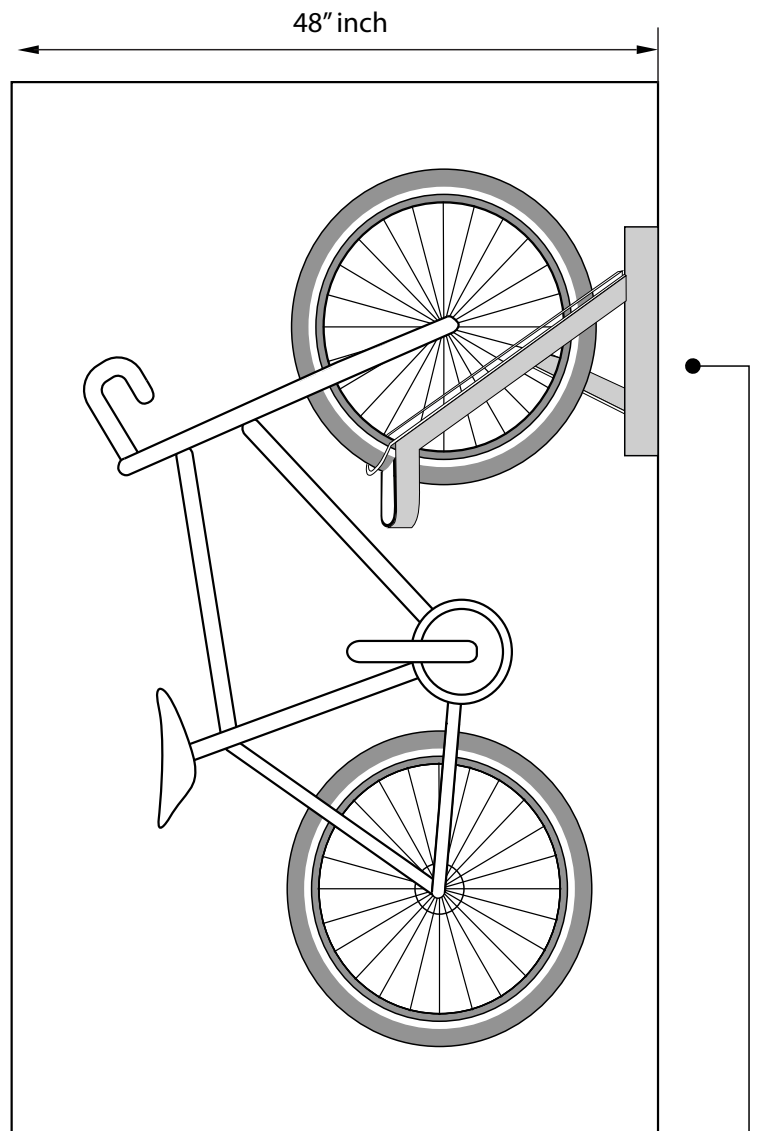

L 80"

H 48.5"

H 50"

W 32"

8"

SIDE VIEW

Bike auto-locked Rack

Auto locked

PERSPECTIVE VIEW

SIDE VIEW

MODEL #2

FRONT VIEW

OPEN VIEW

SIDE VIEW

EXAMPLE LAYOUT

MODEL #3: WIREFRAME

PERSPECTIVE VIEW

SIDE VIEW

MODEL #3

FRONT VIEW

OPEN VIEW

LOCKER OPENED VIEW

LOCKER CLOSED VIEW

SIDE VIEW

EXAMPLE LAYOUT

RESIDENCE BIKE LOCKER

(*The Bike Locker size based on the maximum dimension from bike standard in North America)

BIKE SIZE STANDARD

24"W x 42"H x 69"D

32"W x 78"H x 48"D

BIKE FRONT VIEW

BIKE SIDE VIEW