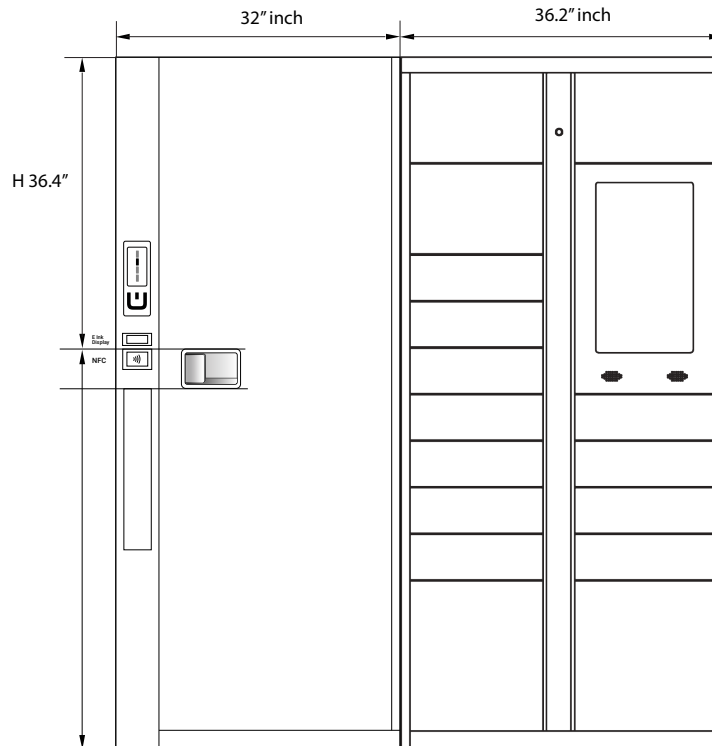

L 80"

H 48.5"

H 50"

W 32"

8"

SIDE VIEW

Bike auto-locked Rack

Auto locked

PERSPECTIVE VIEW

SIDE VIEW

MODEL #2

FRONT VIEW

OPEN VIEW

SIDE VIEW

EXAMPLE LAYOUT

MODEL #3: WIREFRAME

PERSPECTIVE VIEW

SIDE VIEW

MODEL #3

FRONT VIEW

OPEN VIEW

LOCKER OPENED VIEW

LOCKER CLOSED VIEW

SIDE VIEW

EXAMPLE LAYOUT

RESIDENCE BIKE LOCKER

(*The Bike Locker size based on the maximum dimension from bike standard in North America)

BIKE SIZE STANDARD

24"W x 42"H x 69"D

32"W x 78"H x 48"D

BIKE FRONT VIEW

BIKE SIDE VIEW