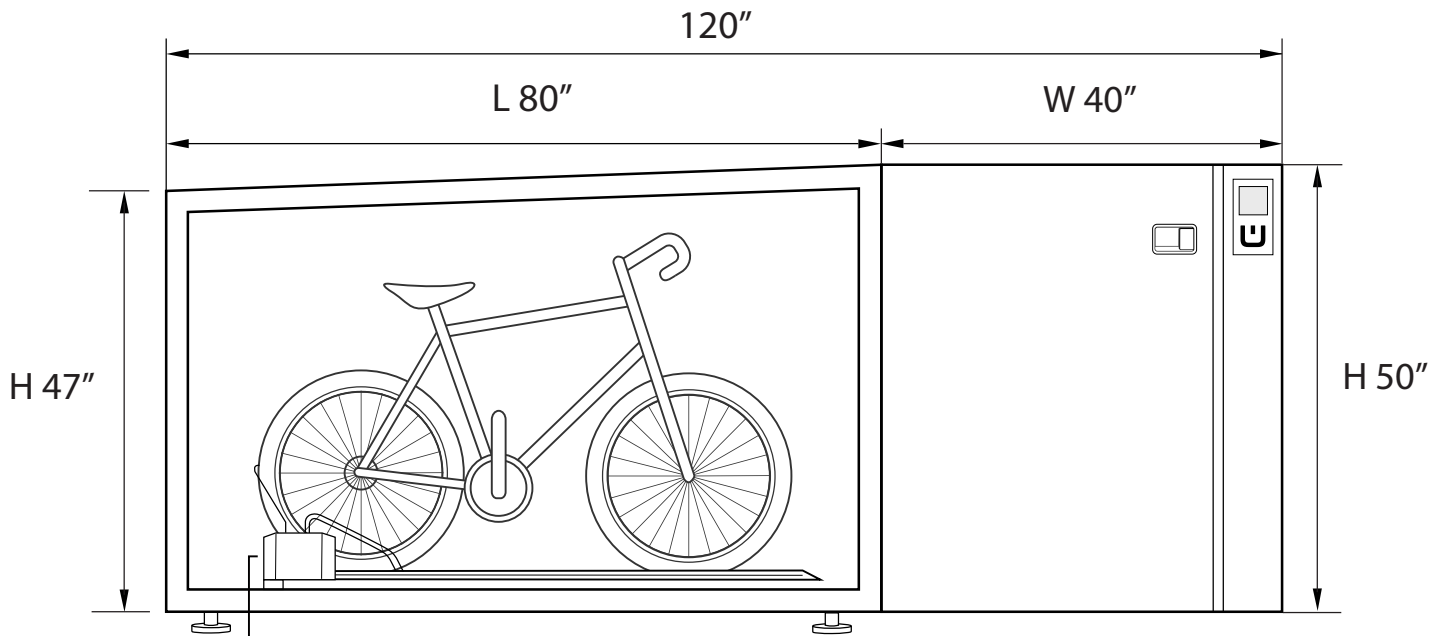

MODEL #1: WIREFRAME

LOCKER SCALE

1.75cm

1.65cm

PERSPECTIVE VIEW

LED Light Inside

1.5" dimension

W 24"

L 80"

H 48.5"

H 50"

W 32"

8"

SIDE VIEW

Bike auto-locked Rack

Auto locked

EXAMPLE LAYOUT

RESIDENCE BIKE LOCKER

(*The Bike Locker size based on the maximum dimension from bike standard in North America)

BIKE SIZE STANDARD

24"W x 42"H x 69"D

32"W x 78"H x 48"D

BIKE FRONT VIEW

BIKE SIDE VIEW