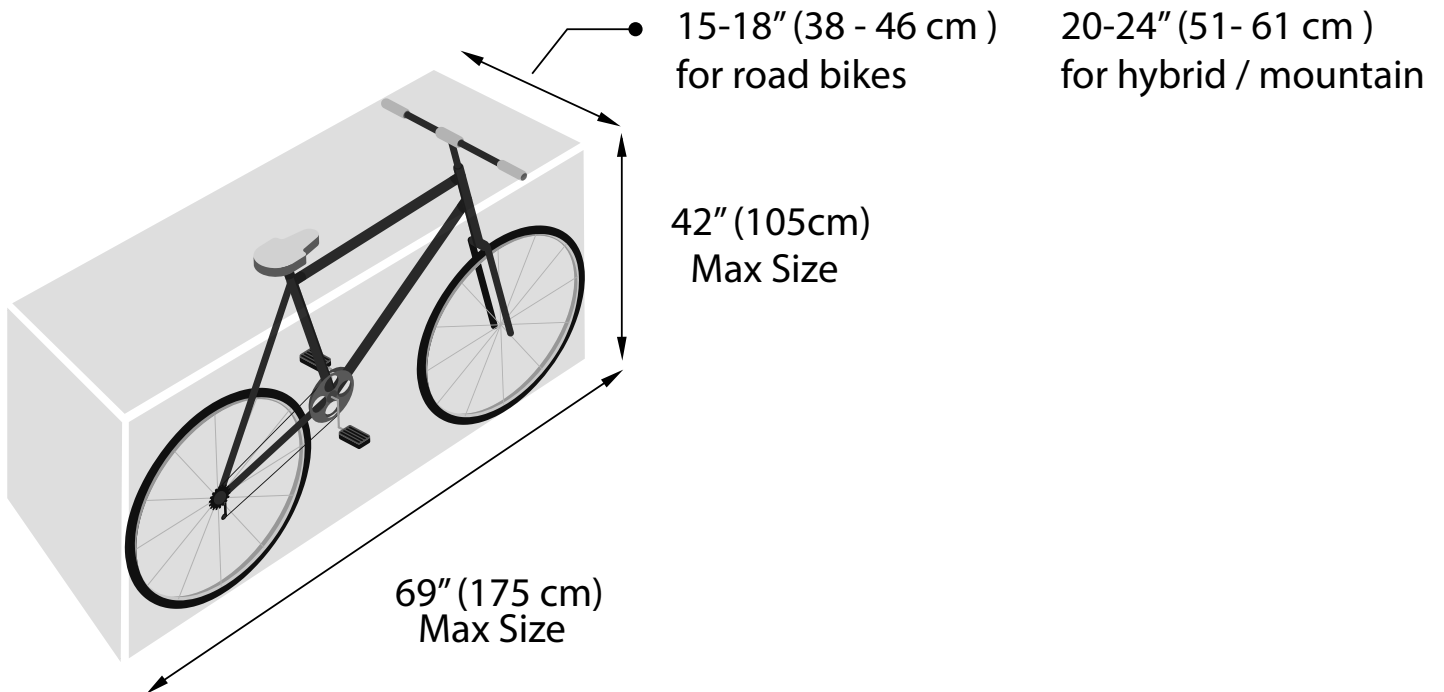

L 80"

H 48.5"

H 50"

W 32"

8"

SIDE VIEW

Bike auto-locked Rack

Auto locked

EXAMPLE LAYOUT

RESIDENCE BIKE LOCKER

(*The Bike Locker size based on the maximum dimension from bike standard in North America)

BIKE SIZE STANDARD

24"W x 42"H x 69"D

32"W x 78"H x 48"D

BIKE FRONT VIEW

BIKE SIDE VIEW