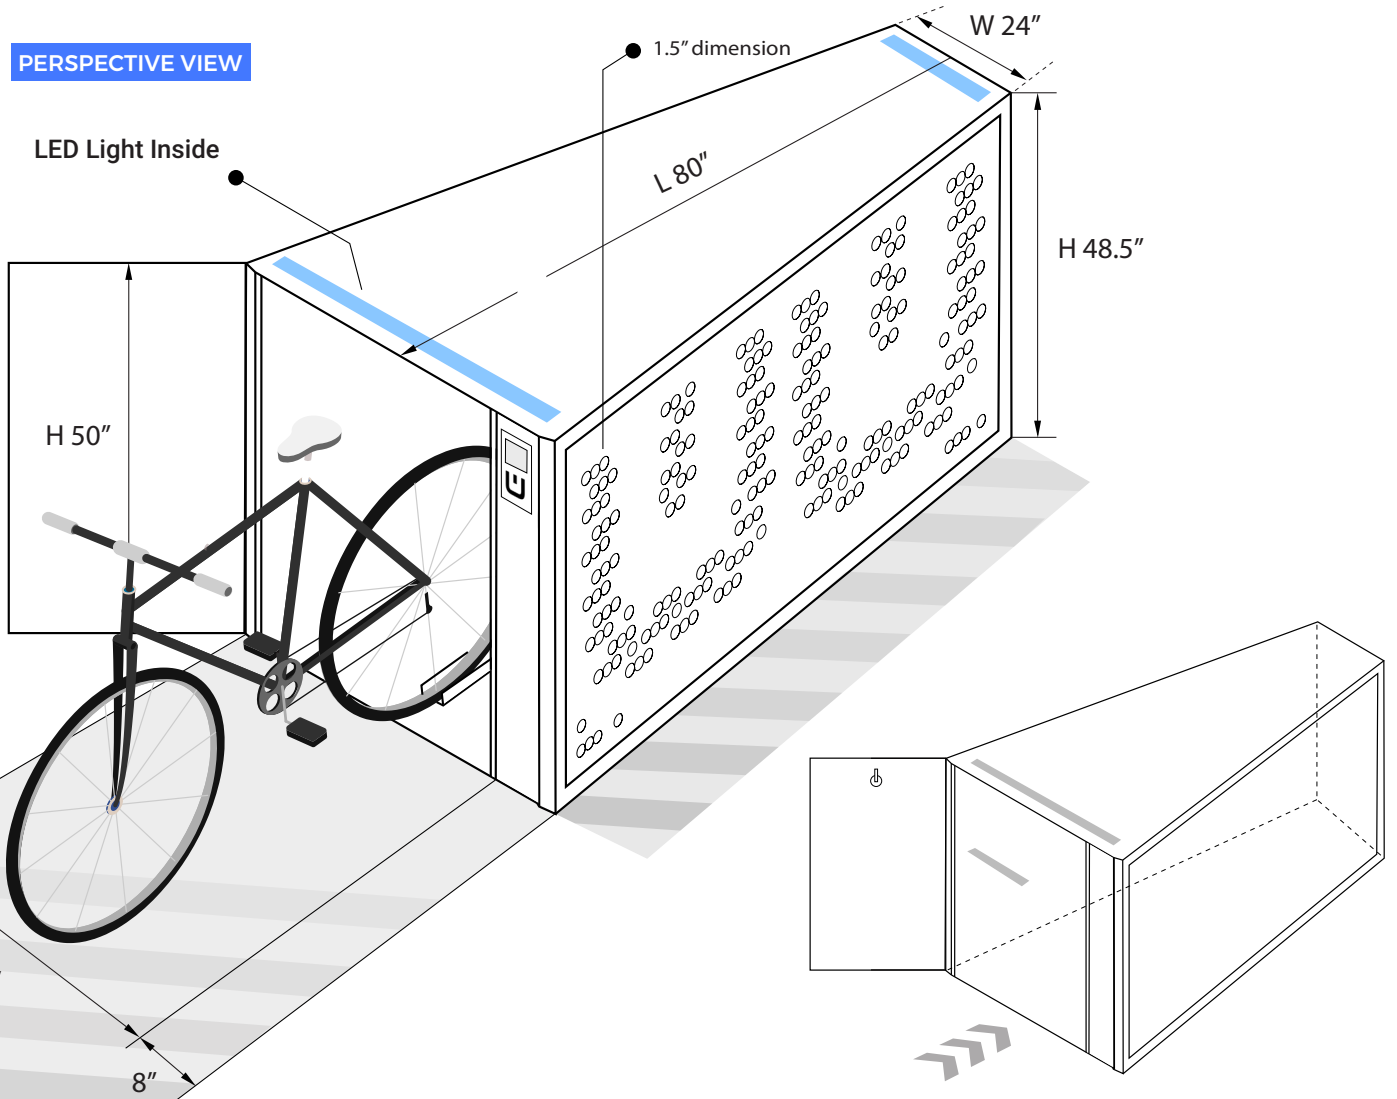

MODEL #1: WIREFRAME

LOCKER SCALE

1.75cm

1.65cm

PERSPECTIVE VIEW

LED Light Inside

1.5" dimension

W 24"

L 80"

H 48.5"

H 50"

W 32"

8"

SIDE VIEW

Bike auto-locked Rack

Auto locked