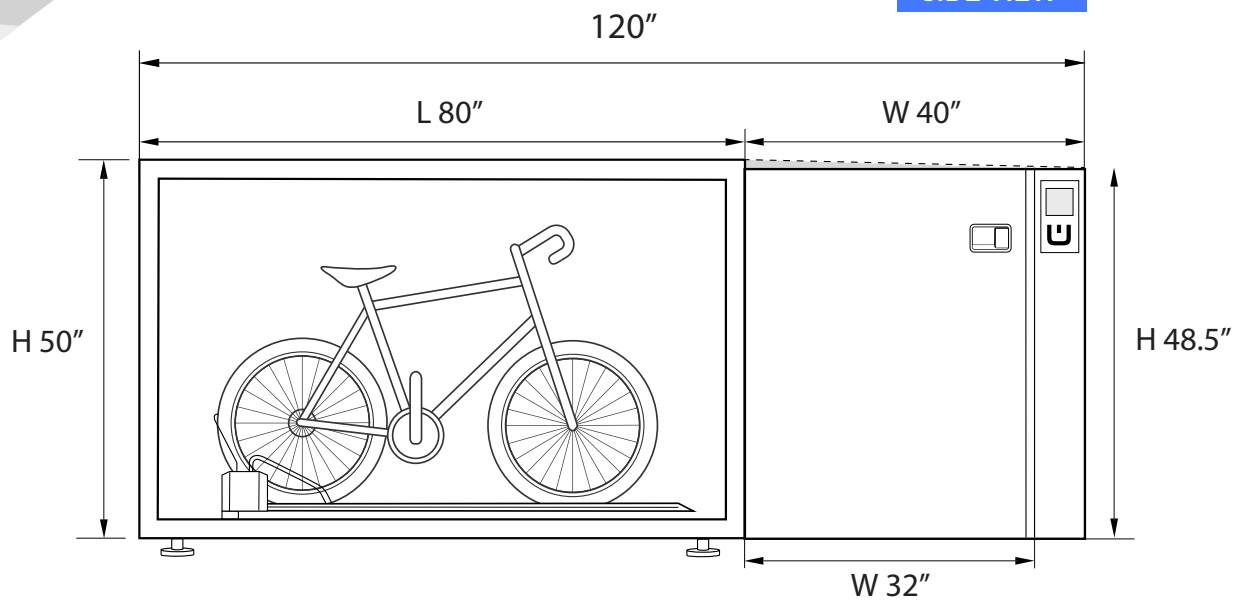

L 80"

H 48.5"

H 50"

W 32"

8"

SIDE VIEW

Bike auto-locked Rack

Auto locked

PERSPECTIVE VIEW

SIDE VIEW

MODEL #2

FRONT VIEW

OPEN VIEW

SIDE VIEW

EXAMPLE LAYOUT

MODEL #3: WIREFRAME

PERSPECTIVE VIEW

SIDE VIEW

MODEL #3

FRONT VIEW

OPEN VIEW

LOCKER OPENED VIEW

LOCKER CLOSED VIEW

SIDE VIEW

EXAMPLE LAYOUT

RESIDENCE BIKE LOCKER

(*The Bike Locker size based on the maximum dimension from bike standard in North America)

BIKE SIZE STANDARD

24"W x 42"H x 69"D

32"W x 78"H x 48"D

BIKE FRONT VIEW

BIKE SIDE VIEW