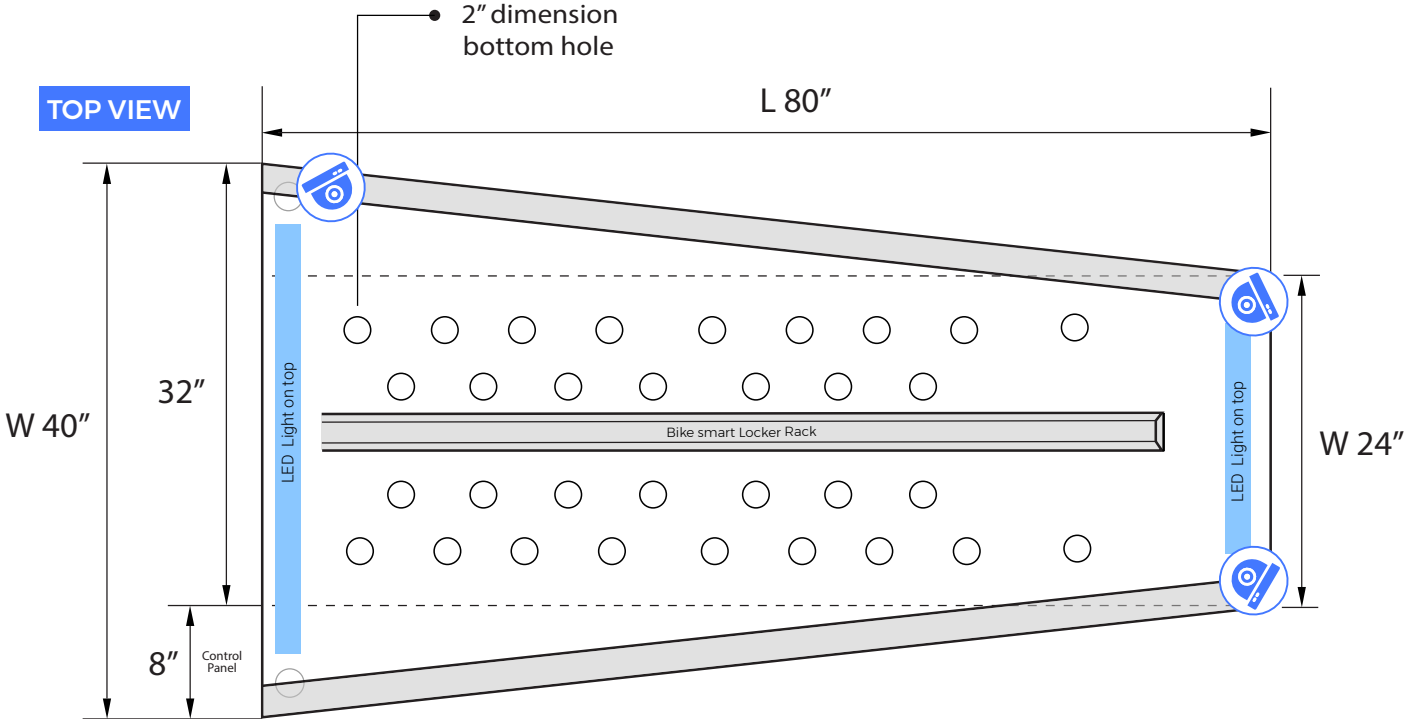

MODEL #1: WIREFRAME

LOCKER SCALE

1.75cm

1.65cm

PERSPECTIVE VIEW

LED Light Inside

1.5" dimension

W 24"

L 80"

H 48.5"

H 50"

W 32"

8"

SIDE VIEW

Bike auto-locked Rack

Auto locked

PERSPECTIVE VIEW

SIDE VIEW

MODEL #2

FRONT VIEW

OPEN VIEW

SIDE VIEW

EXAMPLE LAYOUT

MODEL #3: WIREFRAME

EXAMPLE LAYOUT

RESIDENCE BIKE LOCKER

(*The Bike Locker size based on the maximum dimension from bike standard in North America)

BIKE SIZE STANDARD

24"W x 42"H x 69"D

32"W x 78"H x 48"D

BIKE FRONT VIEW

BIKE SIDE VIEW