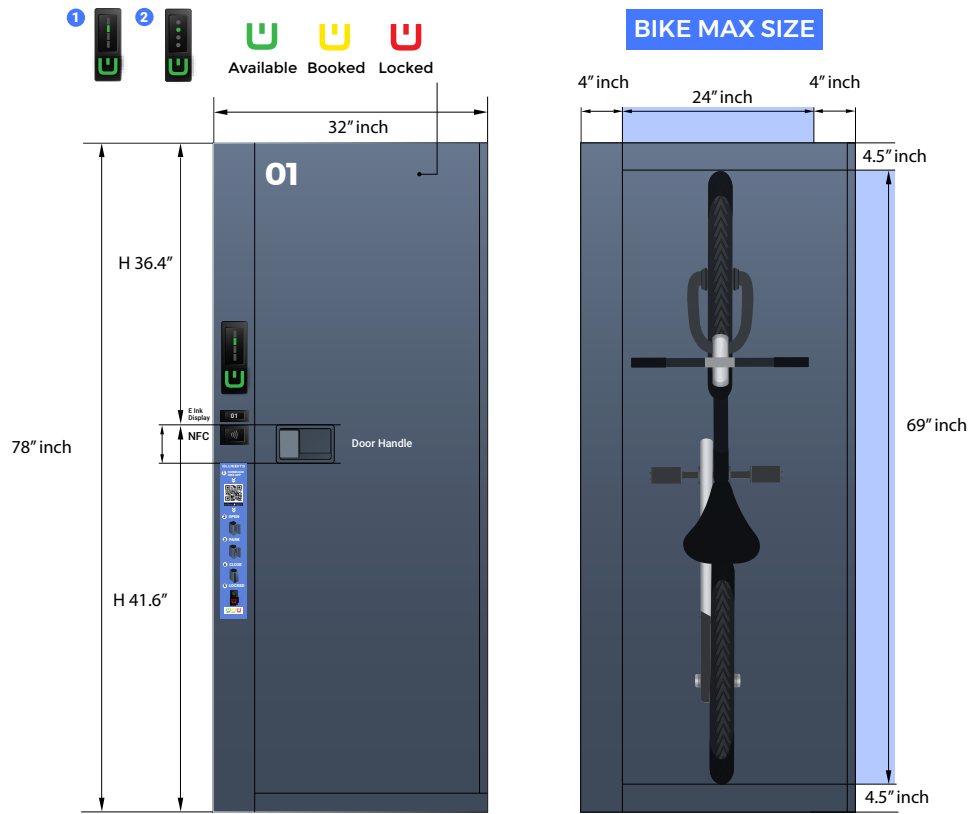

L 80"

H 48.5"

H 50"

W 32"

8"

SIDE VIEW

Bike auto-locked Rack

Auto locked

PERSPECTIVE VIEW

SIDE VIEW

MODEL #2

FRONT VIEW

OPEN VIEW

SIDE VIEW

EXAMPLE LAYOUT

MODEL #3: WIREFRAME

PERSPECTIVE VIEW

SIDE VIEW

MODEL #3

FRONT VIEW

OPEN VIEW

LOCKER OPENED VIEW

LOCKER CLOSED VIEW

SIDE VIEW

EXAMPLE LAYOUT

RESIDENCE BIKE LOCKER

(*The Bike Locker size based on the maximum dimension from bike standard in North America)

BIKE SIZE STANDARD

24"W x 42"H x 69"D

32"W x 78"H x 48"D

BIKE FRONT VIEW

BIKE SIDE VIEW