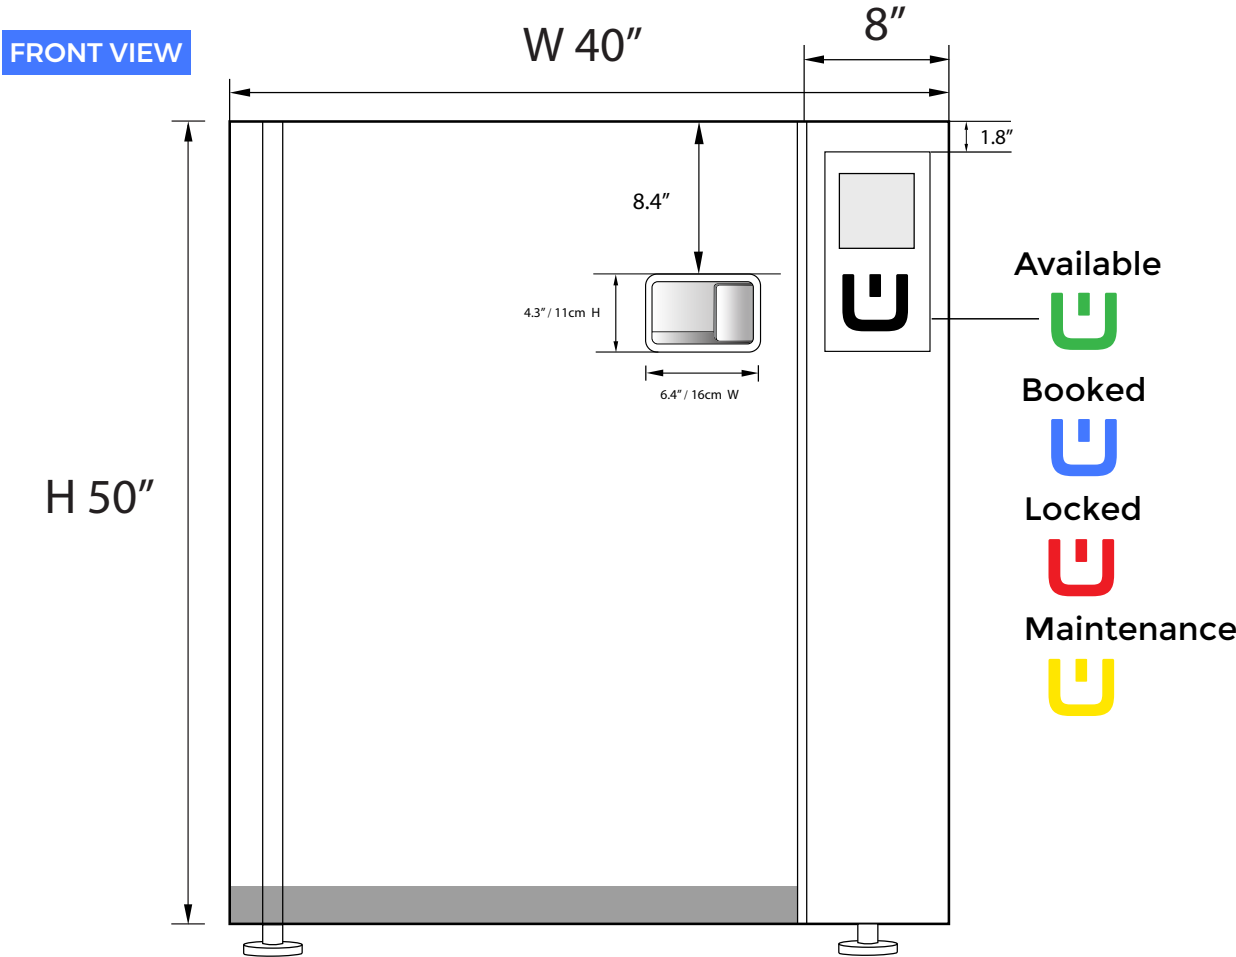

MODEL #1: WIREFRAME

LOCKER SCALE

1.75cm

1.65cm

PERSPECTIVE VIEW

LED Light Inside

1.5" dimension

W 24"

L 80"

H 48.5"

H 50"

W 32"

8"

SIDE VIEW

Bike auto-locked Rack

Auto locked

PERSPECTIVE VIEW

SIDE VIEW

MODEL #2

FRONT VIEW

OPEN VIEW

SIDE VIEW

EXAMPLE LAYOUT

MODEL #3: WIREFRAME

EXAMPLE LAYOUT

RESIDENCE BIKE LOCKER

(*The Bike Locker size based on the maximum dimension from bike standard in North America)

BIKE SIZE STANDARD

24"W x 42"H x 69"D

32"W x 78"H x 48"D

BIKE FRONT VIEW

BIKE SIDE VIEW