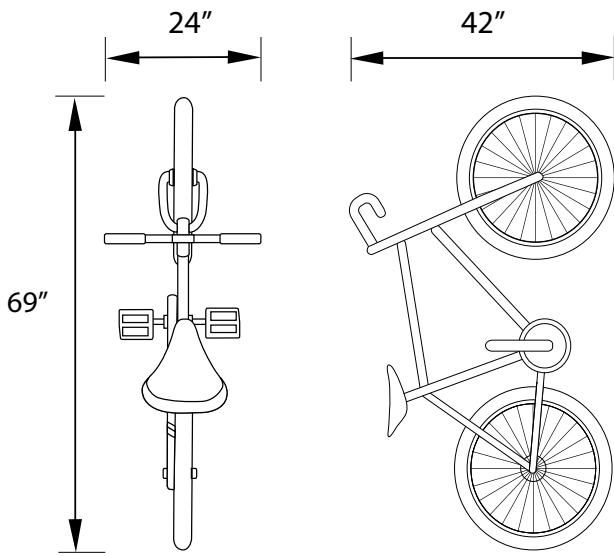

PERSPECTIVE VIEW

SIDE VIEW

MODEL #2

FRONT VIEW

OPEN VIEW

SIDE VIEW

EXAMPLE LAYOUT

MODEL #3: WIREFRAME

PERSPECTIVE VIEW

SIDE VIEW

MODEL #3

FRONT VIEW

OPEN VIEW

LOCKER OPENED VIEW

LOCKER CLOSED VIEW

SIDE VIEW

EXAMPLE LAYOUT

RESIDENCE BIKE LOCKER

(*The Bike Locker size based on the maximum dimension from bike standard in North America)

BIKE SIZE STANDARD

24"W x 42"H x 69"D

32"W x 78"H x 48"D

BIKE FRONT VIEW

BIKE SIDE VIEW

BIKE SYSTEM

PERSPECTIVE VIEW

PERSPECTIVE OPEN VIEW

PERSPECTIVE RENDER VIEW

PERSPECTIVE OPEN VIEW

Vent-hole

Available for charging

BIKE PARKING SYSTEM