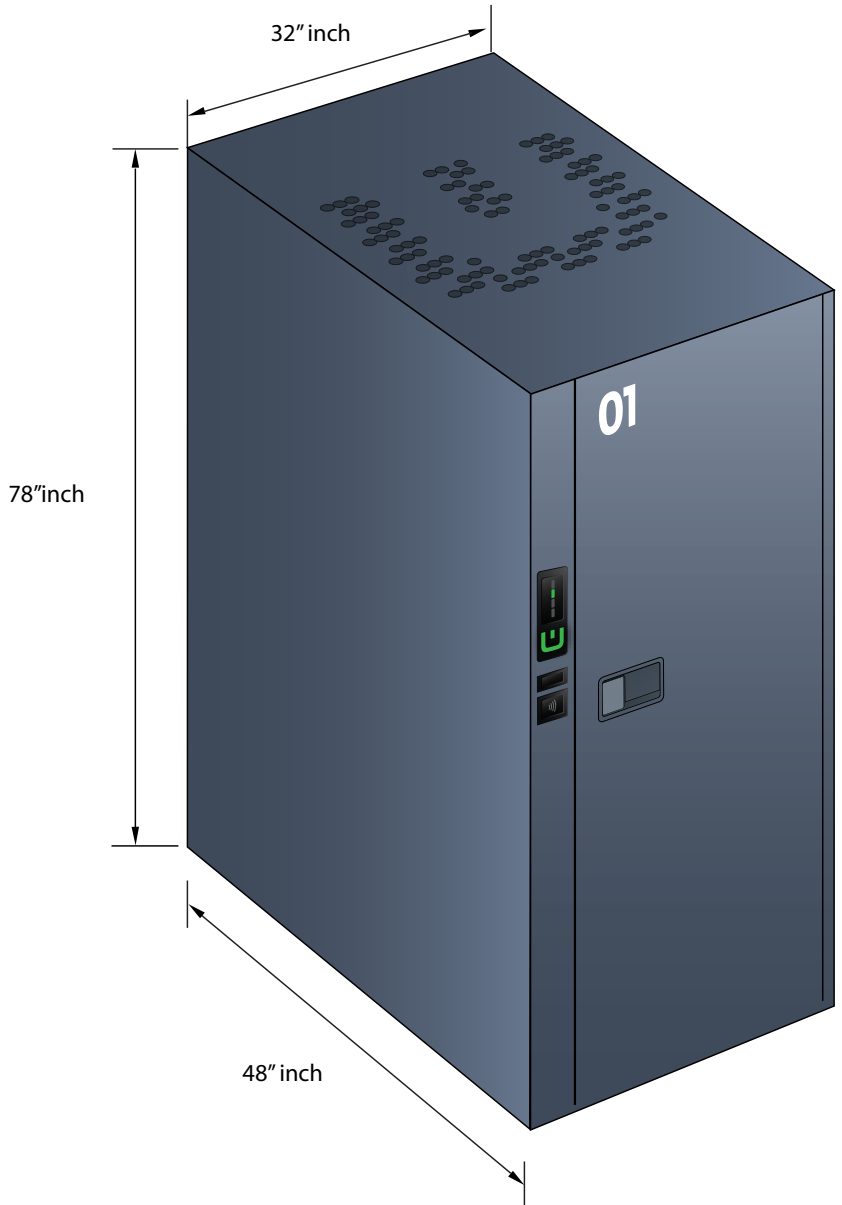

PERSPECTIVE RENDER VIEW