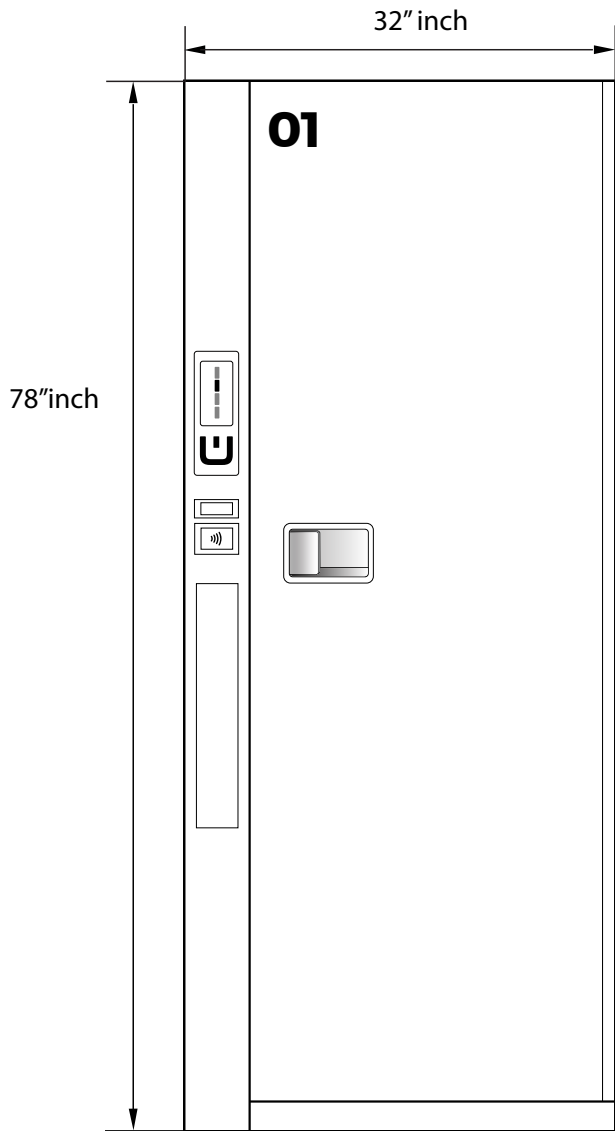

L 80"

H 48.5"

H 50"

W 32"

8"

SIDE VIEW

Bike auto-locked Rack

Auto locked

PERSPECTIVE VIEW

SIDE VIEW

MODEL #2

FRONT VIEW

OPEN VIEW

SIDE VIEW

EXAMPLE LAYOUT

MODEL #3: WIREFRAME

PERSPECTIVE VIEW

SIDE VIEW

MODEL #3

FRONT VIEW

OPEN VIEW

LOCKER OPENED VIEW

LOCKER CLOSED VIEW

SIDE VIEW

EXAMPLE LAYOUT

RESIDENCE BIKE LOCKER

(*The Bike Locker size based on the maximum dimension from bike standard in North America)

BIKE SIZE STANDARD

24"W x 42"H x 69"D

32"W x 78"H x 48"D

BIKE FRONT VIEW

BIKE SIDE VIEW