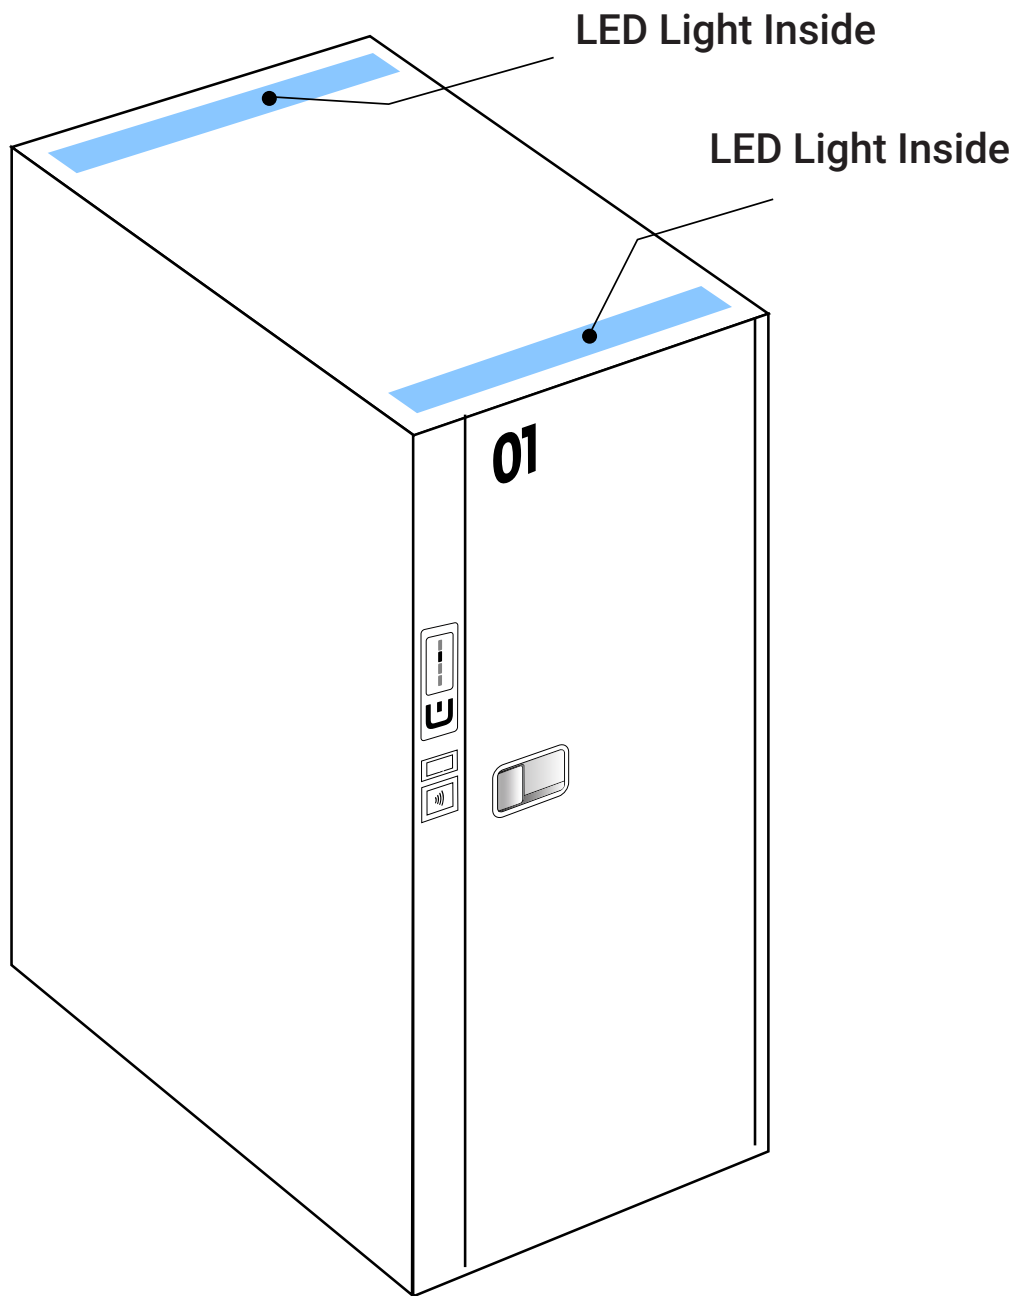

PERSPECTIVE VIEW