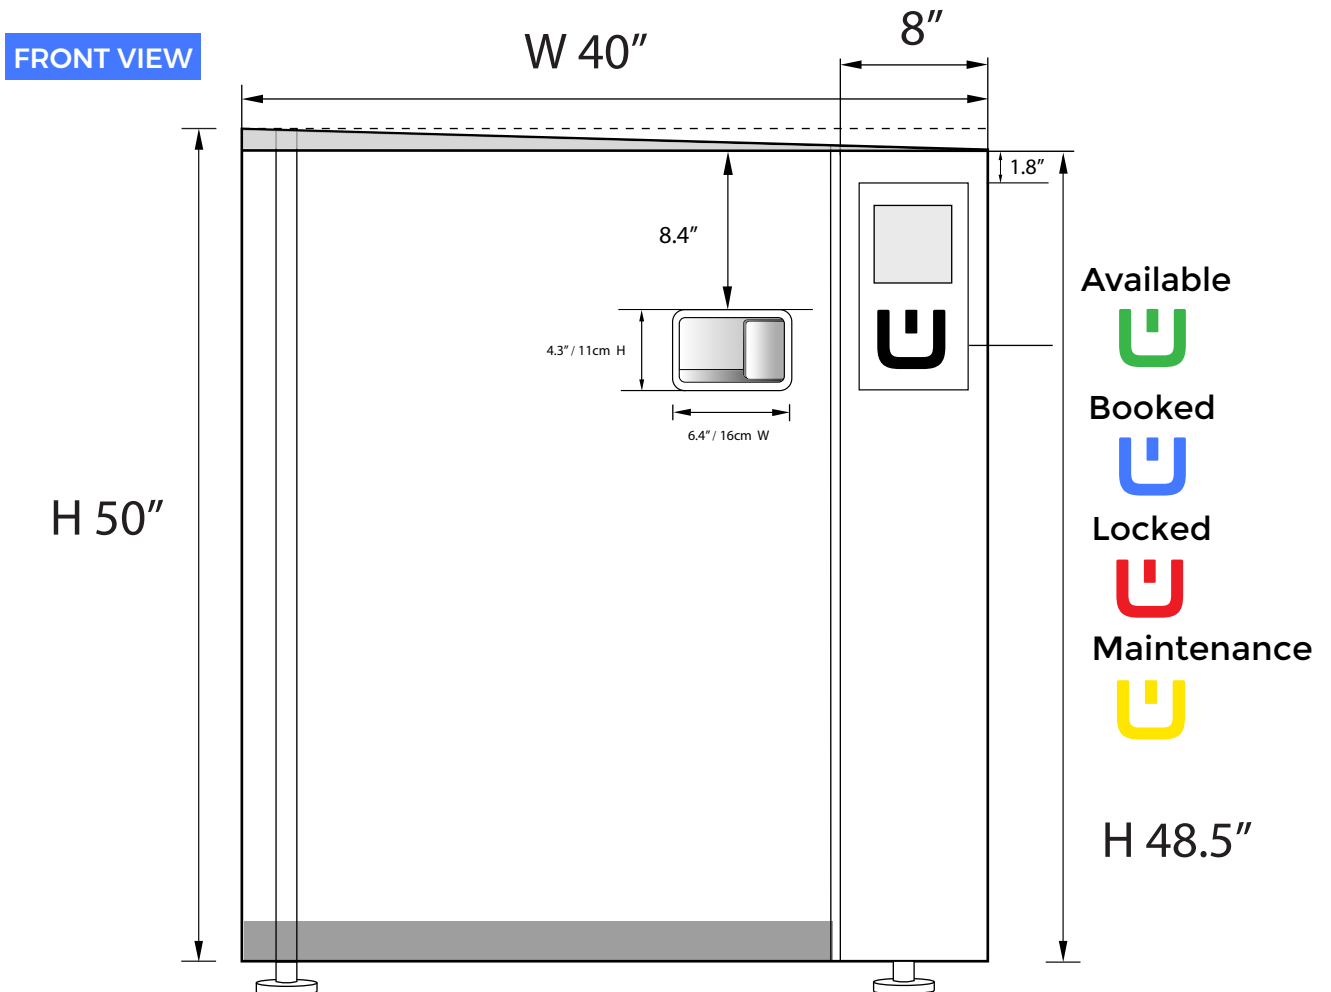

L 80"

H 48.5"

H 50"

W 32"

8"

SIDE VIEW

Bike auto-locked Rack

Auto locked

Available | Booked | Locked | Maintenance

MODEL #1

LOCKER SIDE VIEW

LOCKER OPENED VIEW

LOCKER CLOSED VIEW

LOCKER SIDE VIEW

EXAMPLE LAYOUT

MODEL #2: WIREFRAME

PERSPECTIVE VIEW

SIDE VIEW

MODEL #2

FRONT VIEW

OPEN VIEW

SIDE VIEW

EXAMPLE LAYOUT

MODEL #3: WIREFRAME

EXAMPLE LAYOUT

RESIDENCE BIKE LOCKER

(*The Bike Locker size based on the maximum dimension from bike standard in North America)

BIKE SIZE STANDARD

24"W x 42"H x 69"D

32"W x 78"H x 48"D

BIKE FRONT VIEW

BIKE SIDE VIEW