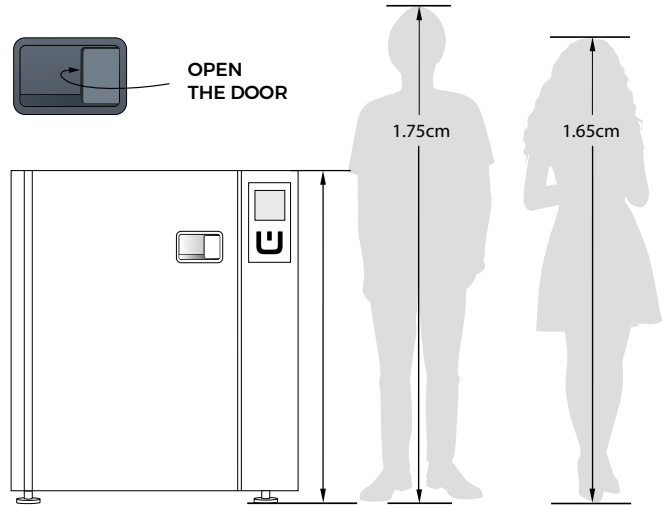

MODEL #1

LOCKER SIDE VIEW