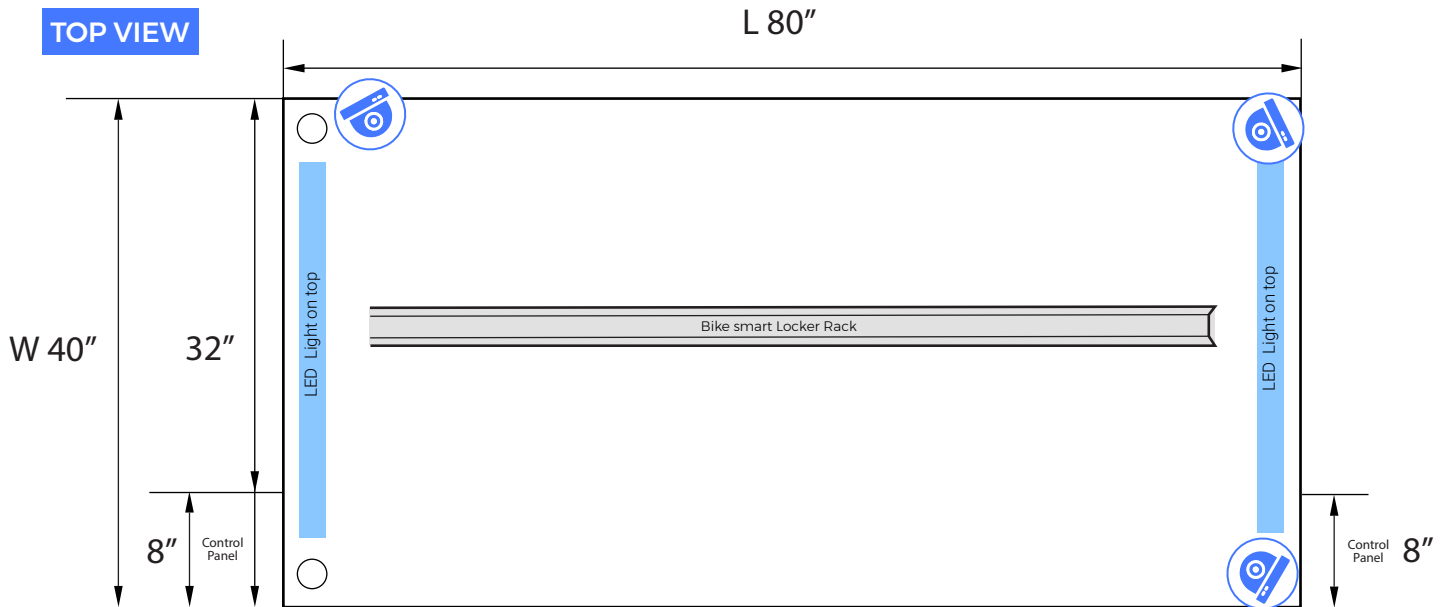

PERSPECTIVE VIEW

SIDE VIEW

MODEL #2

FRONT VIEW

OPEN VIEW

SIDE VIEW

EXAMPLE LAYOUT

MODEL #3: WIREFRAME

PERSPECTIVE VIEW

SIDE VIEW

MODEL #3

FRONT VIEW

OPEN VIEW

LOCKER OPENED VIEW

LOCKER CLOSED VIEW

SIDE VIEW

EXAMPLE LAYOUT

RESIDENCE BIKE LOCKER

(*The Bike Locker size based on the maximum dimension from bike standard in North America)

BIKE SIZE STANDARD

24"W x 42"H x 69"D

32"W x 78"H x 48"D

BIKE FRONT VIEW

BIKE SIDE VIEW